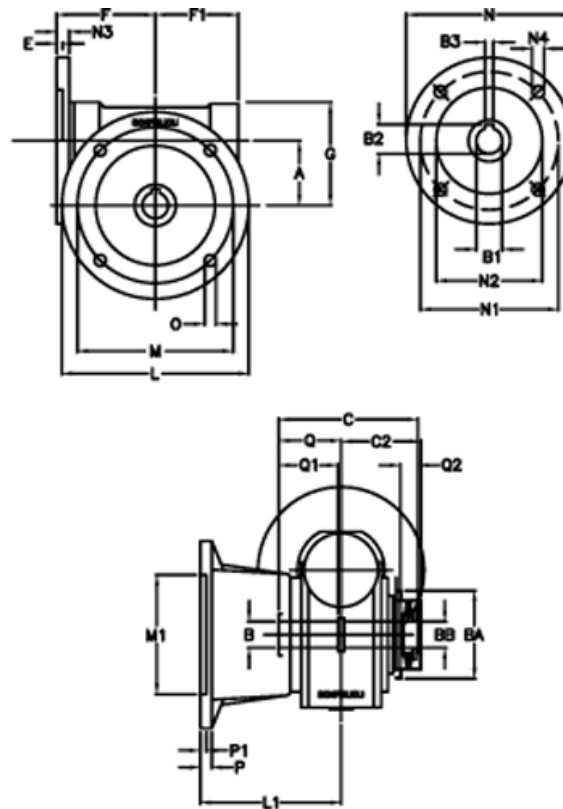

# Data Sheet

Article number: 390204403562316

Description: Worm Gear with Torque Limiter  
VF 44-L1-FA-35-P63B14

## Measures

a = 44.6	C2 = 48	m = 87	P = 9
B = 18	Description = VF 44FA-xx-63B14	M1 = 60	P1 = 7
B1 E7 = 11	E = 2	N = 90	Q = 32.0
B2 = 12.8	F = 65	N1 = 75	Q1 = 32
B3 H9 = 4	F1 = 54	N2 = 60	Q2 = 12
BA = 40	g = 71	N3 = 8.0	
BB H7 = 11	L = 110	N4 = 5.5	
C = 79	L1 = 90	O = 8.5	